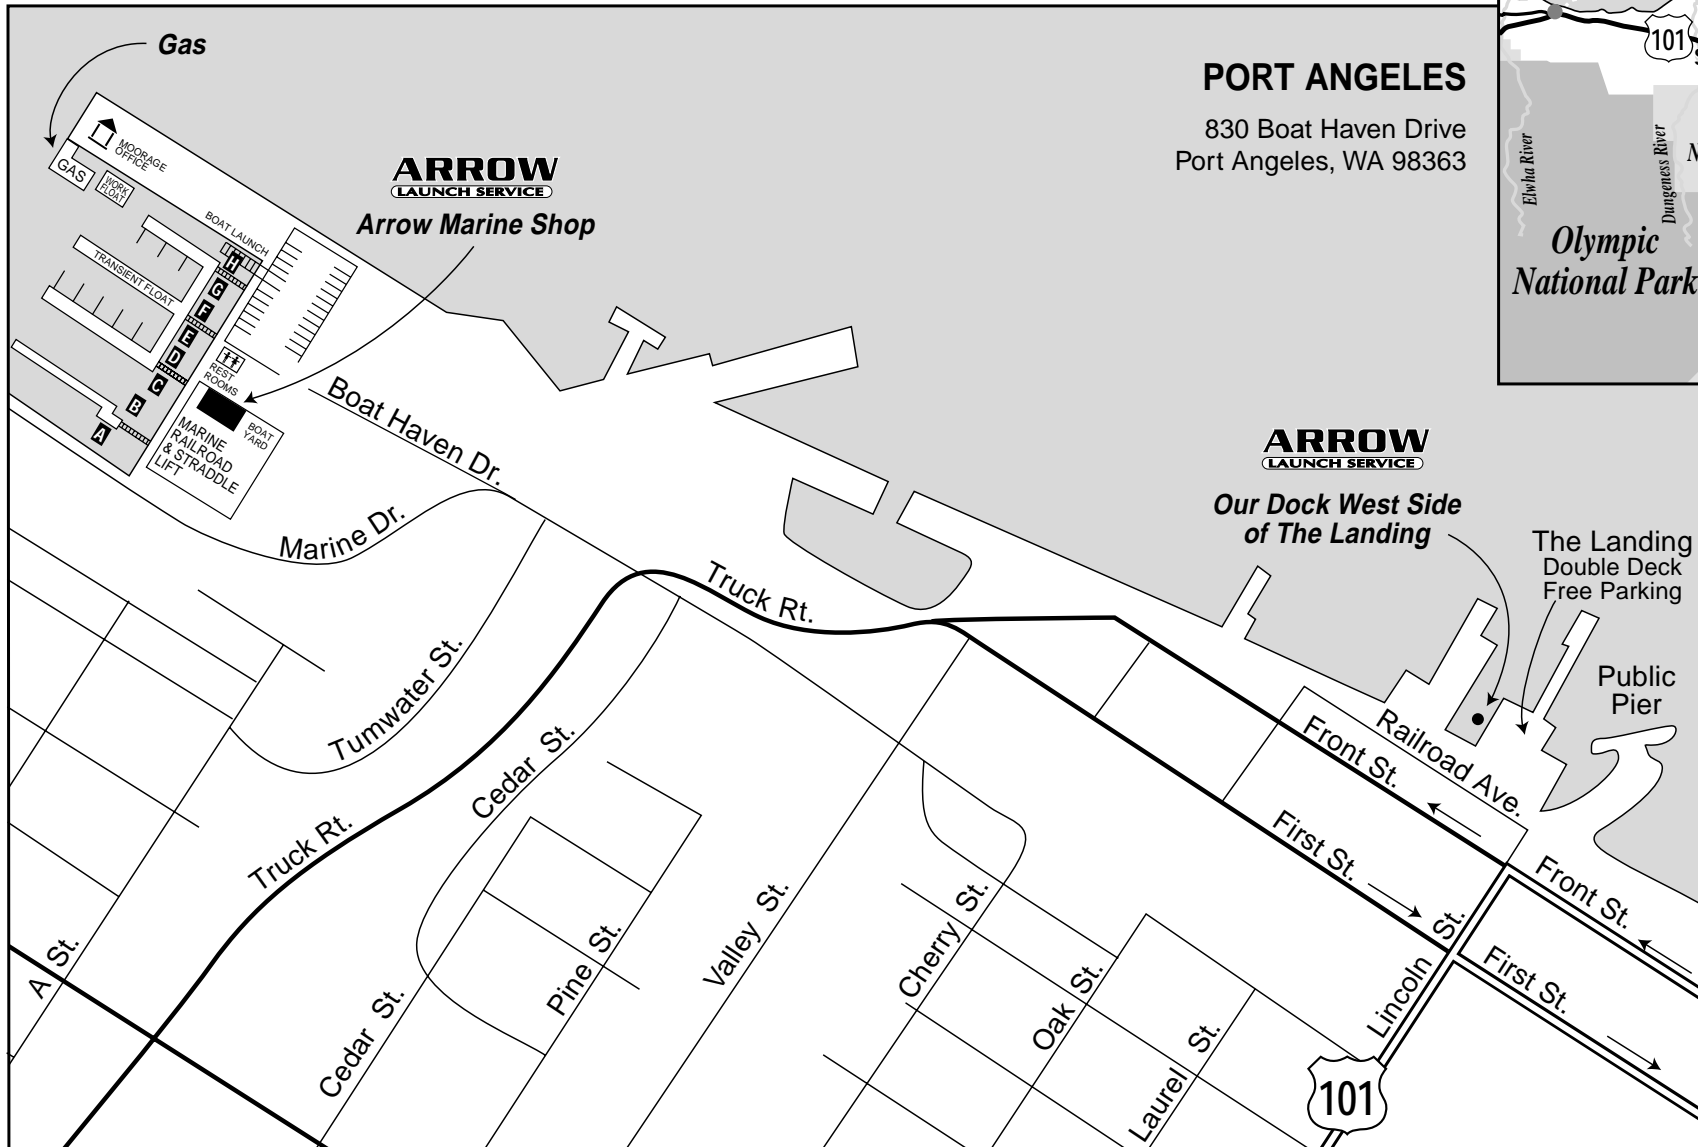

## Port Angeles - 830 Boat Haven Drive

### PORT ANGELES

830 Boat Haven Drive  
Port Angeles, WA 98363